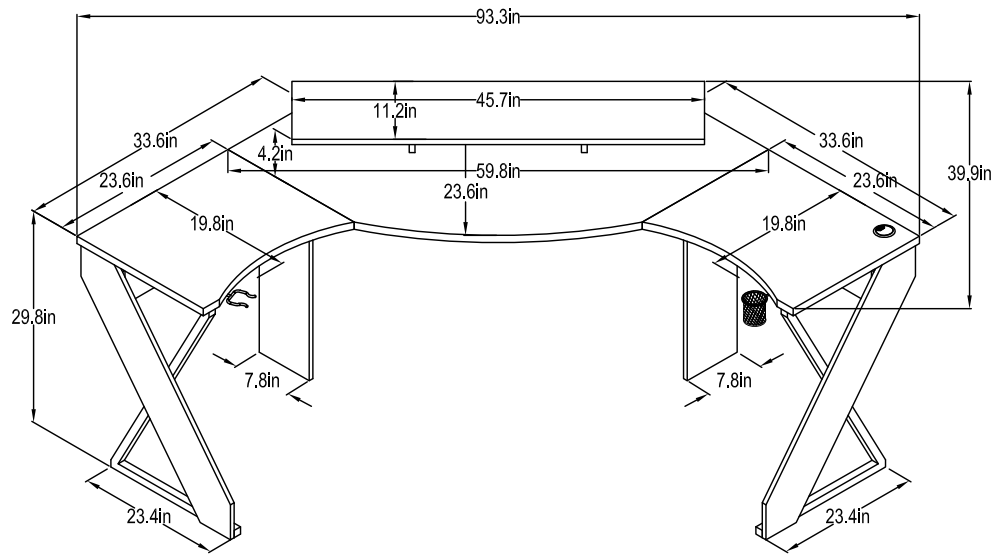

3051013COM - GAMING DESK

Wood Breakdown:
MDF 95%, PB 0%.
Total storage:0 cubic feet

Overall Product Size:
93.3" W × 39.9" D × 34" H
236.9cm W × 101.3cm D × 86.4cm H

Maximum Weight Capacities
Unit Weight: 106.8lbs. (48.54kg)