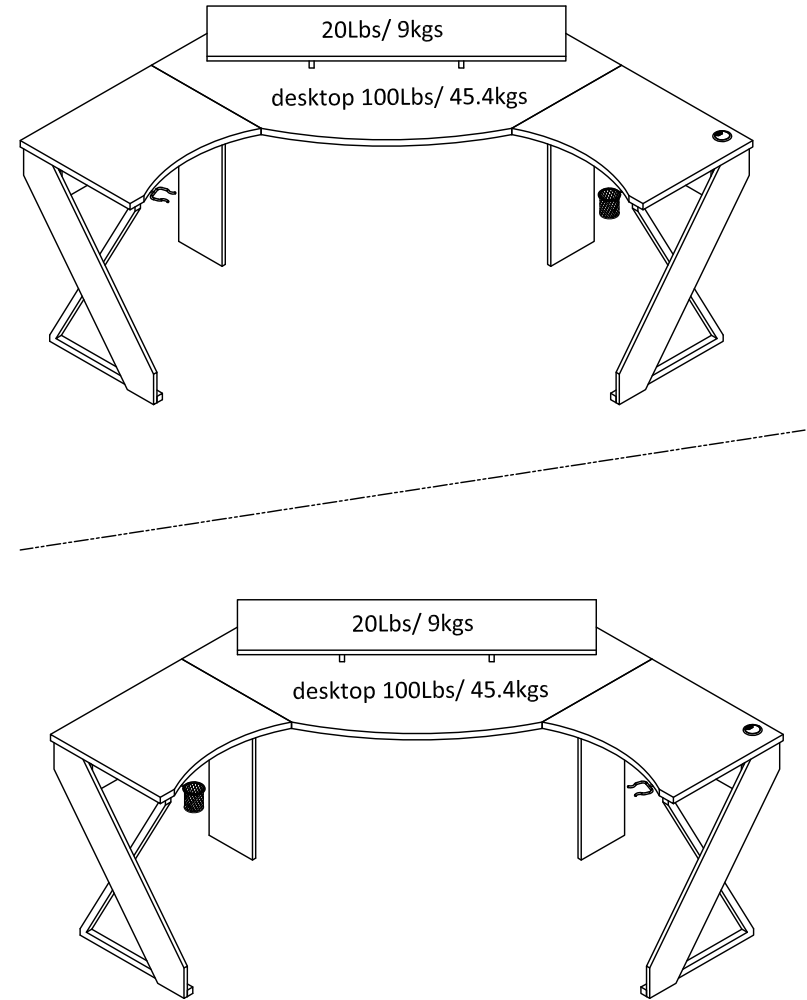

3051013COM - GAMING DESK

Wood Breakdown:
MDF 95%, PB 0%.
Total storage:0 cubic feet

Overall Product Size:
93.3" W × 39.9" D × 34" H
236.9cm W × 101.3cm D × 86.4cm H

Maximum Weight Capacities
Unit Weight: 106.8lbs. (48.54kg)